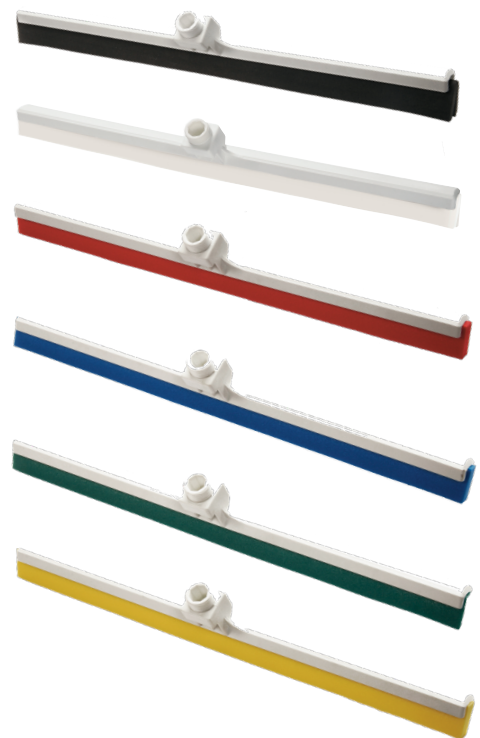

Diversey™

Floor Squeegees

Professional Hygienic Cleaning Tools

Diversey's range of professional floor squeegees are available for all cleaning needs where a level of hygiene is required. They are designed to achieve the highest efficiency and meet particular food hygiene requirements. Full colour coding is also available.

Hygienic

- Made out of the highest quality raw materials
- Colour coded
- Washable in mechanical ware wash machines
- Autoclavable

Effective

- Highly effective in wet areas
- Robust and long lasting
- Unique connector between squeegee and handle for an improved strong connection

Floor Squeegees

Professional Hygienic Cleaning Tools

Diversey squeegees are solid and long-lasting and can be used for different cleaning tasks. Once the rubber is worn out it is easily replaced.

Floor Squeegee

Hygienic squeegees for standard tasks can be used on all types of floors. They are colour coded for segregation and HACCP.

Floor Squeegee Swivel

The food approved squeegee is white and available in 3 sizes. The double-blade, non-porous rubber design of this squeegee is effective in removing water and therefore recommended for areas where hygiene and effective removal of water are required. The revolving neck is useful for small or cluttered production areas. It reaches comfortably underneath low lying equipment. They can be used for all types of surfaces (tiles, epoxy, cement).